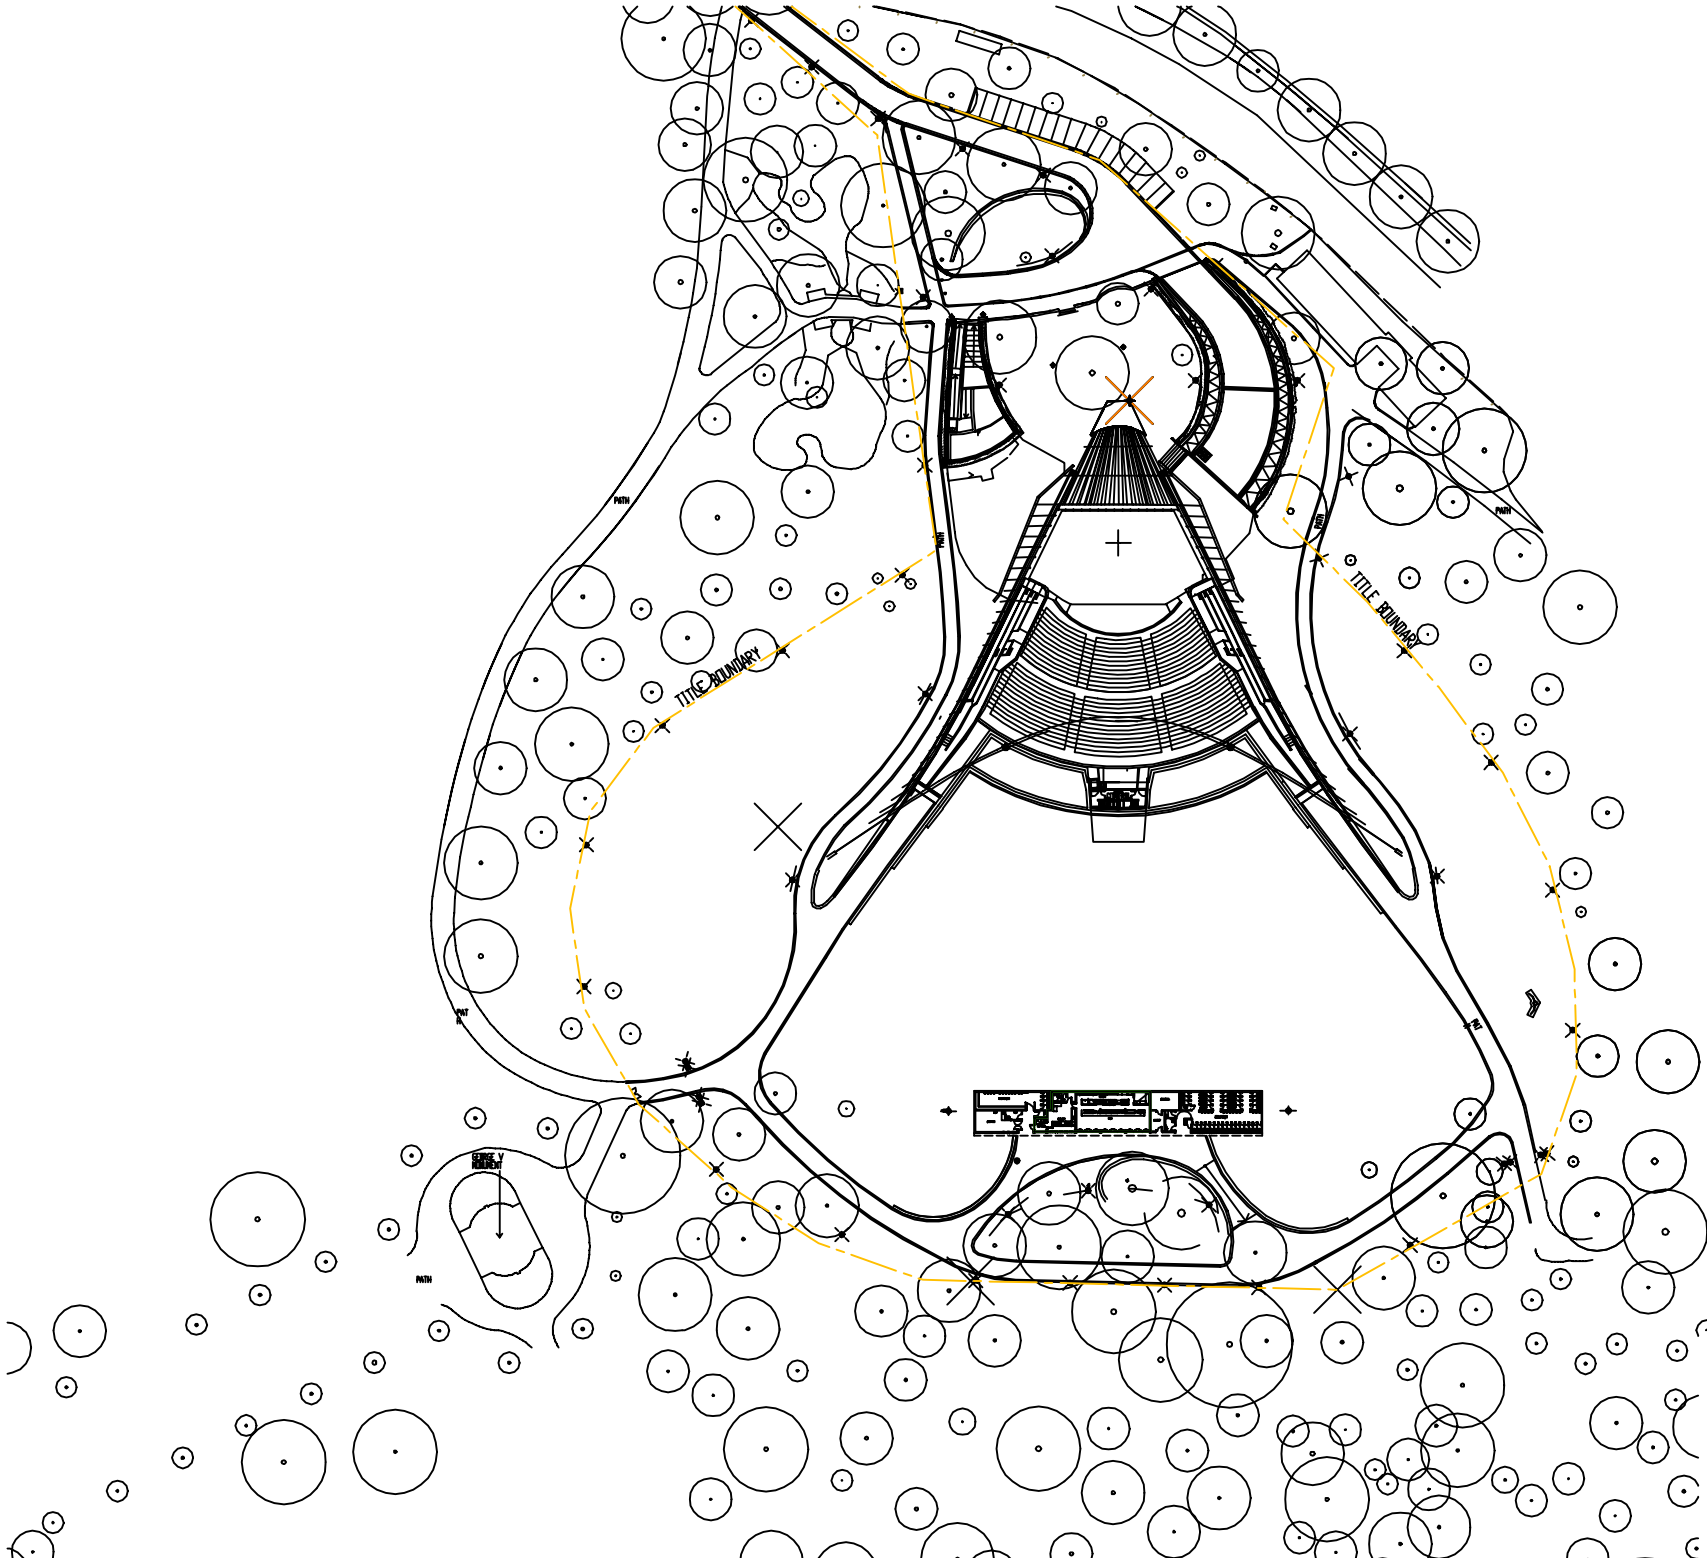

SMMB site and environs plan.

Sidney Myer Music Bowl

Toilets

20

Alexandra Ave

Sidney Myer Music Bowl Reserve

Project area

Project area

Kings Domain
Scenic park
with events
& a war
memorial

Pillars

Sidney Myer Music Bowl
Site Plan
Scale: 1-1500
Date: Feb. '02