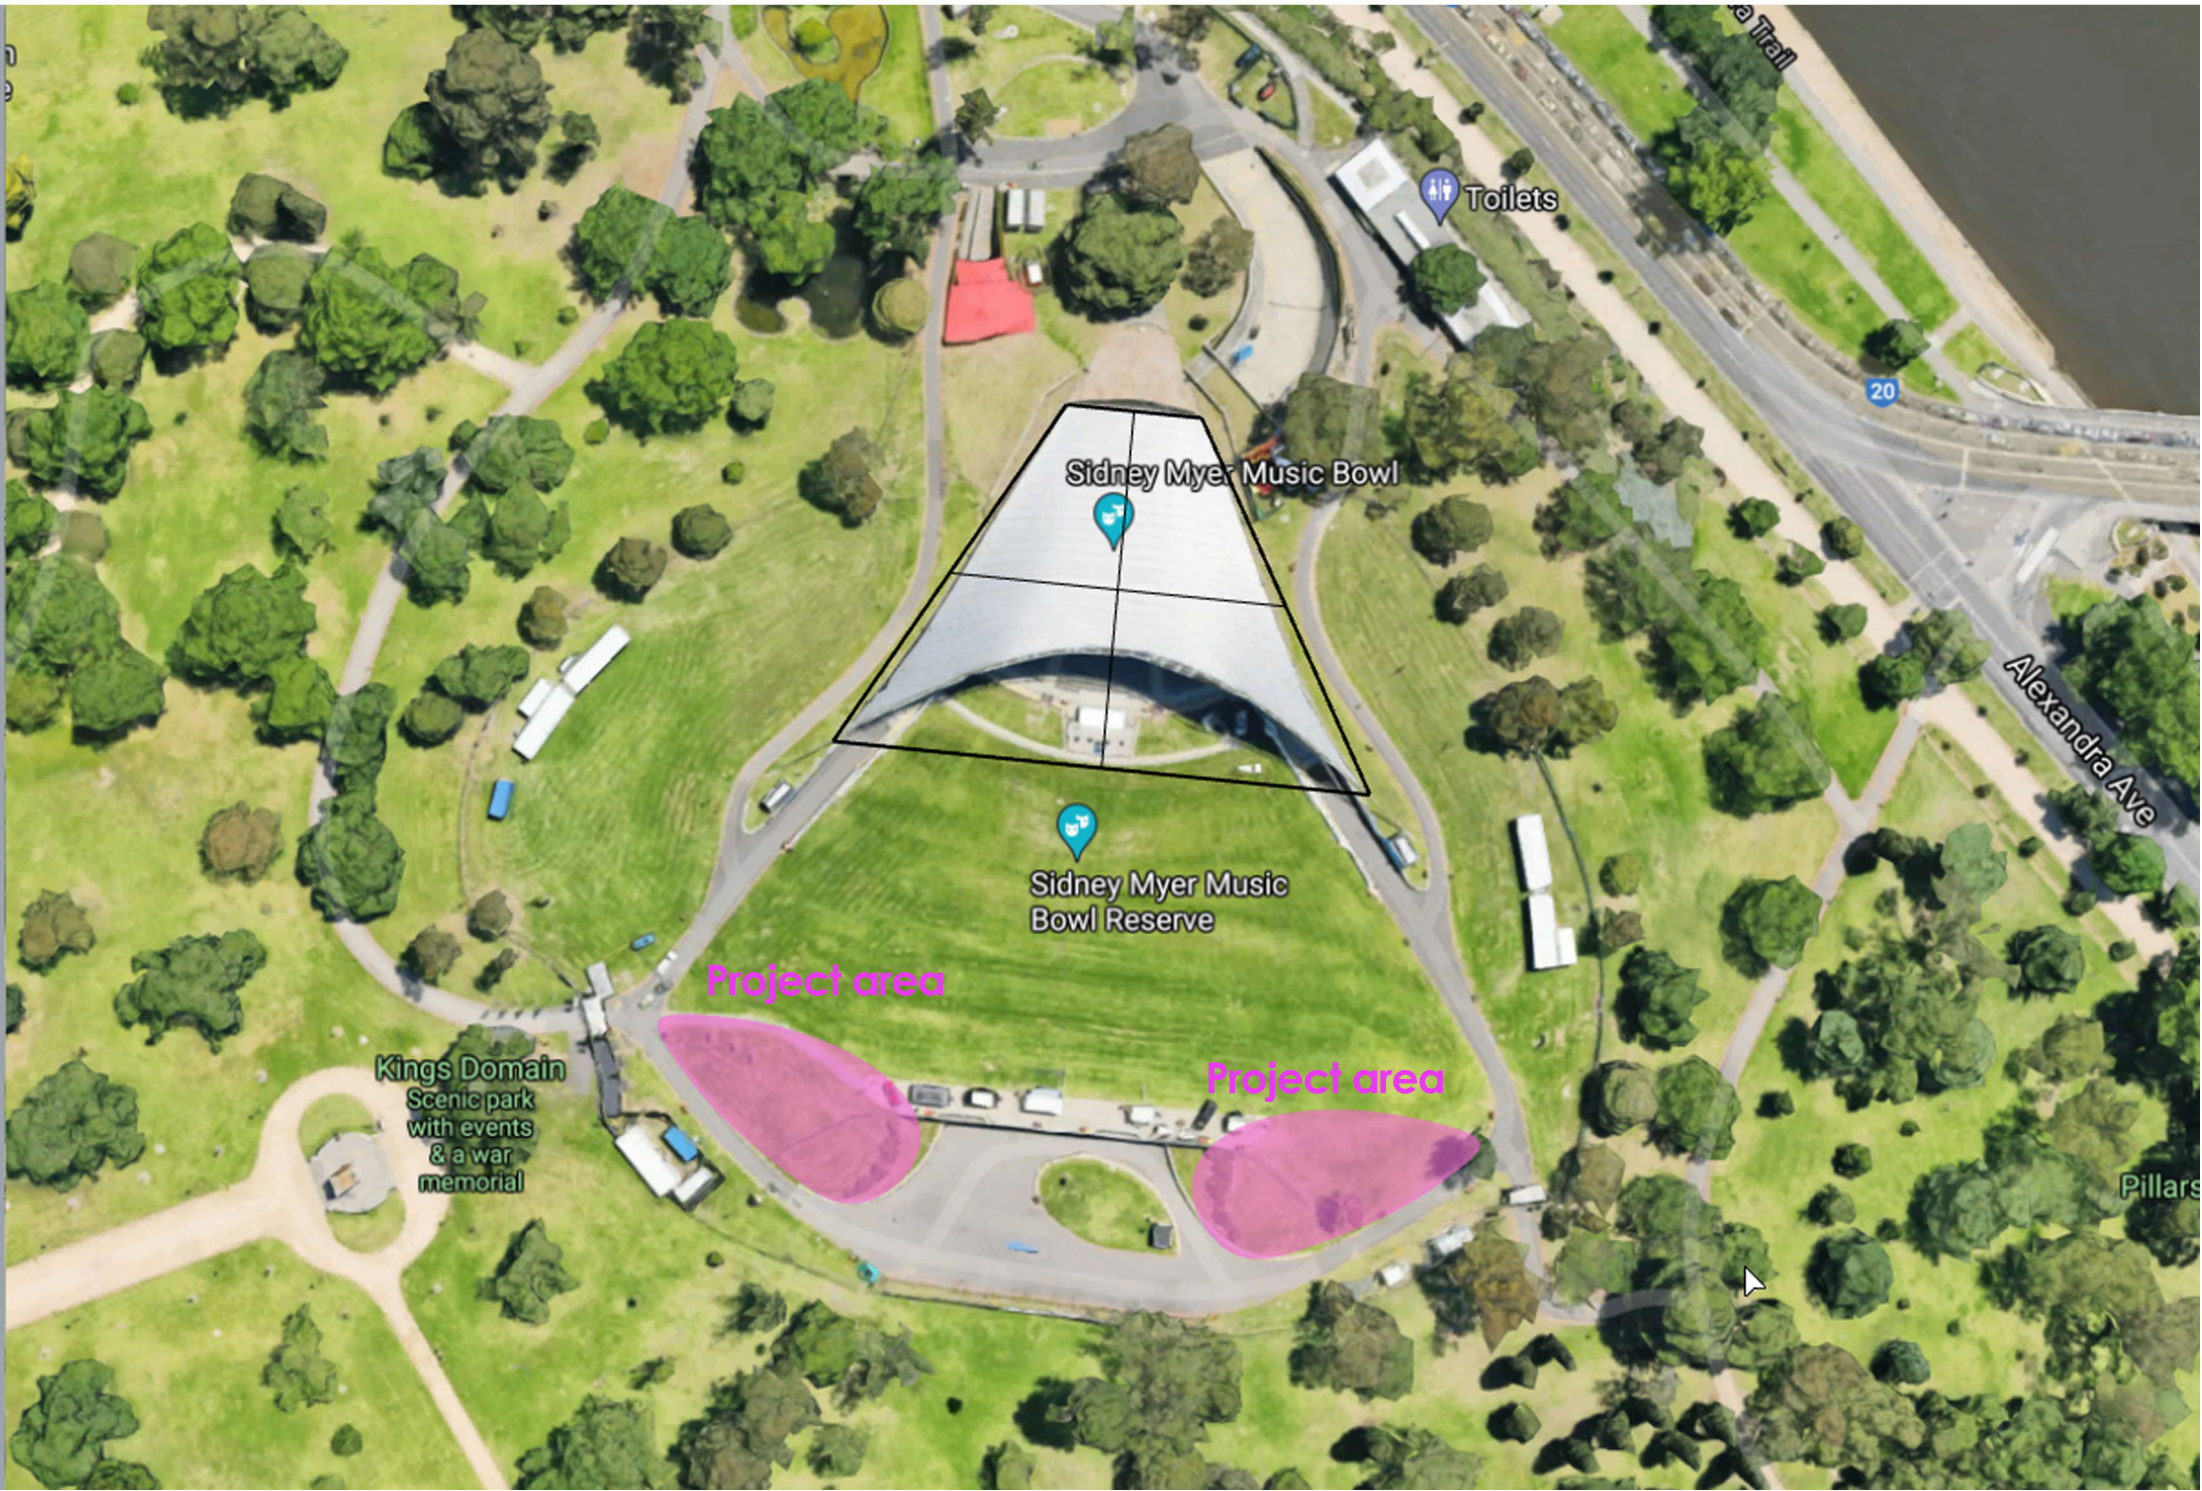

SMMB site and environs plan.

Sidney Myer Music Bowl

Toilets

20

Alexandra Ave

Sidney Myer Music Bowl Reserve

Project area

Project area

Kings Domain
Scenic park
with events
& a war
memorial

Pillars

Sidney Myer Music Bowl
Site Plan
Scale: 1-1500
Date: Feb. '02