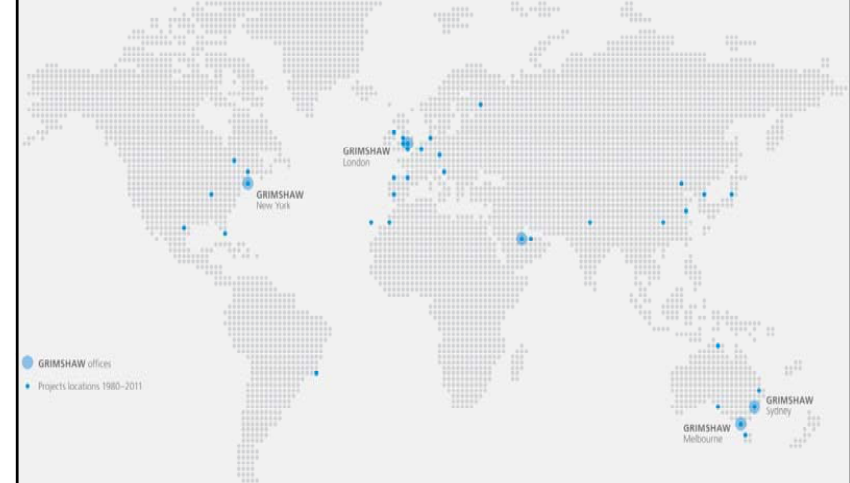

GRIMSHAW

London | New York | Sydney | Melbourne | Doha

Craftsmanship

Elegant
Frugality
High-tech / Low-
tech
The Living
Building

Elegant
Frugality

High-tech / Low-tech

- AIM
- COMMUNITY TO BE INVOLVED IN
- SITING & LAYOUT
 - DESIGN OF FORM
 - CUTTING / BUILDING
 - CREATING MATERIALS
 - FINISHING & DECORATION