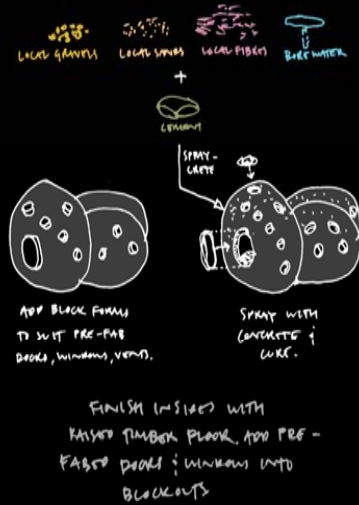

INTERCOMTS

PATIGN LAYOUT & ACCOMMODATION FOR SITE WITH LAYERS.

NO PATTERN TRACING ROBOT THROUGH PVC

CUT THINGS & WELD TOGETHER.

W PLATE!

The Living Building

**Singapore Top 3
Pastimes**

**Singapore Top 3
Pastimes**